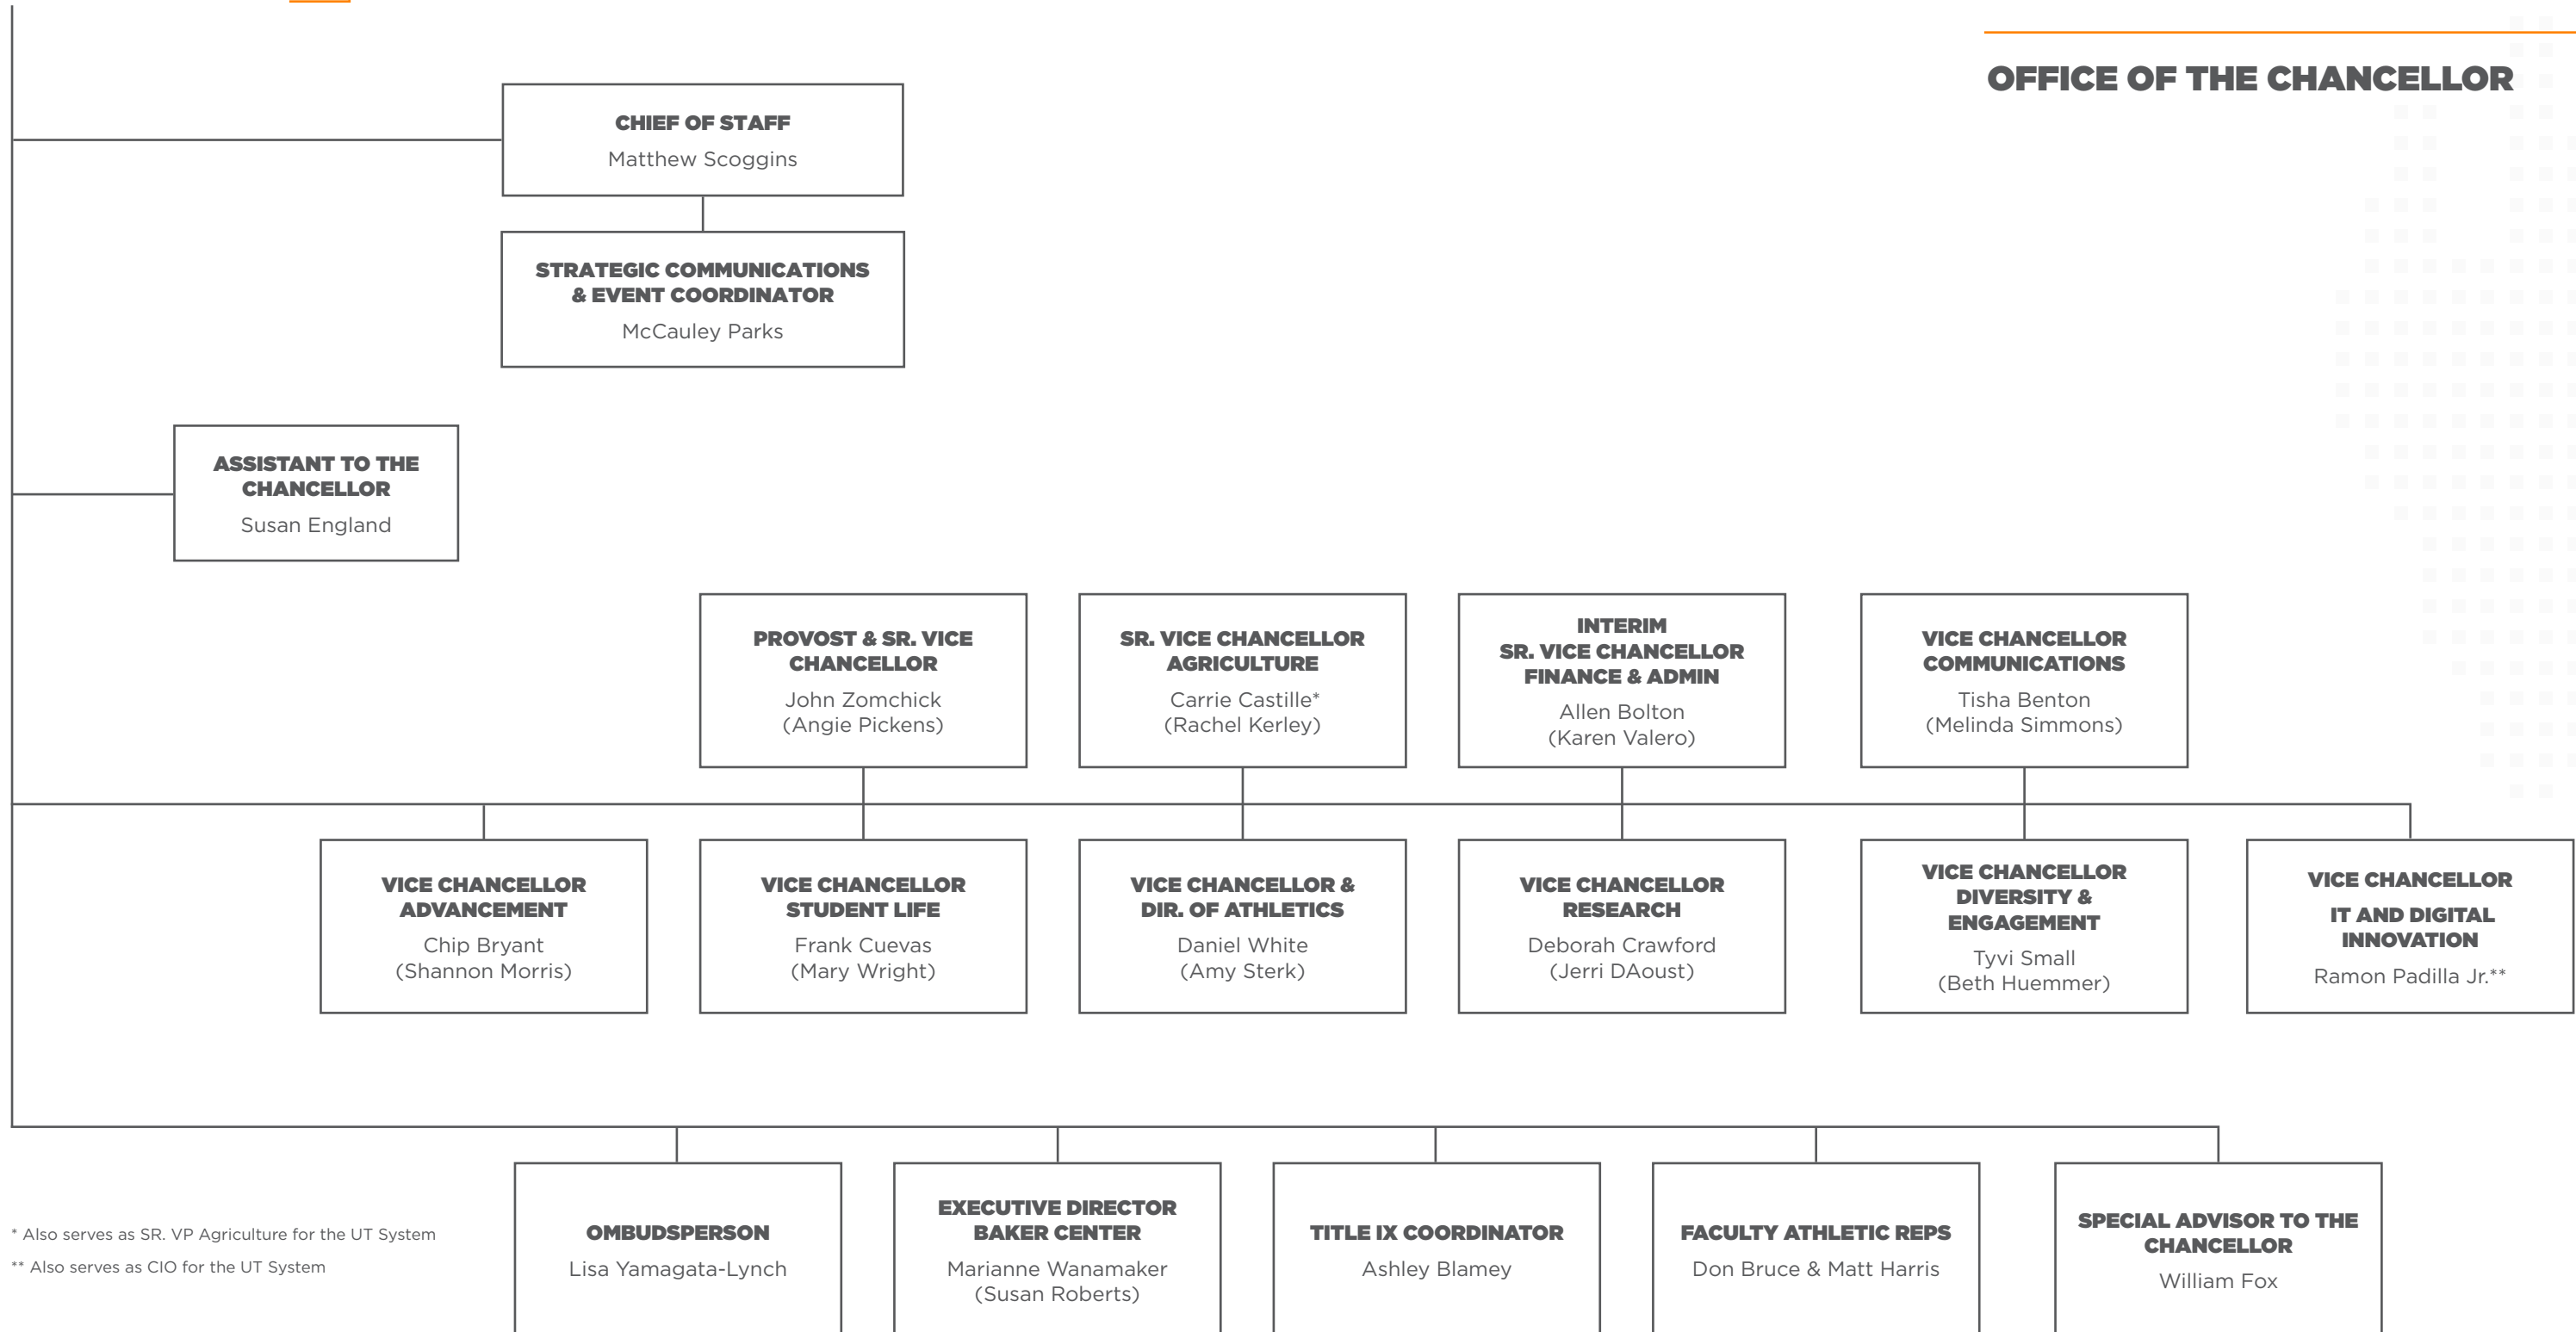

CHANCELLOR

Donde Plowman

OFFICE OF THE CHANCELLOR

* Also serves as SR. VP Agriculture for the UT System

** Also serves as CIO for the UT System