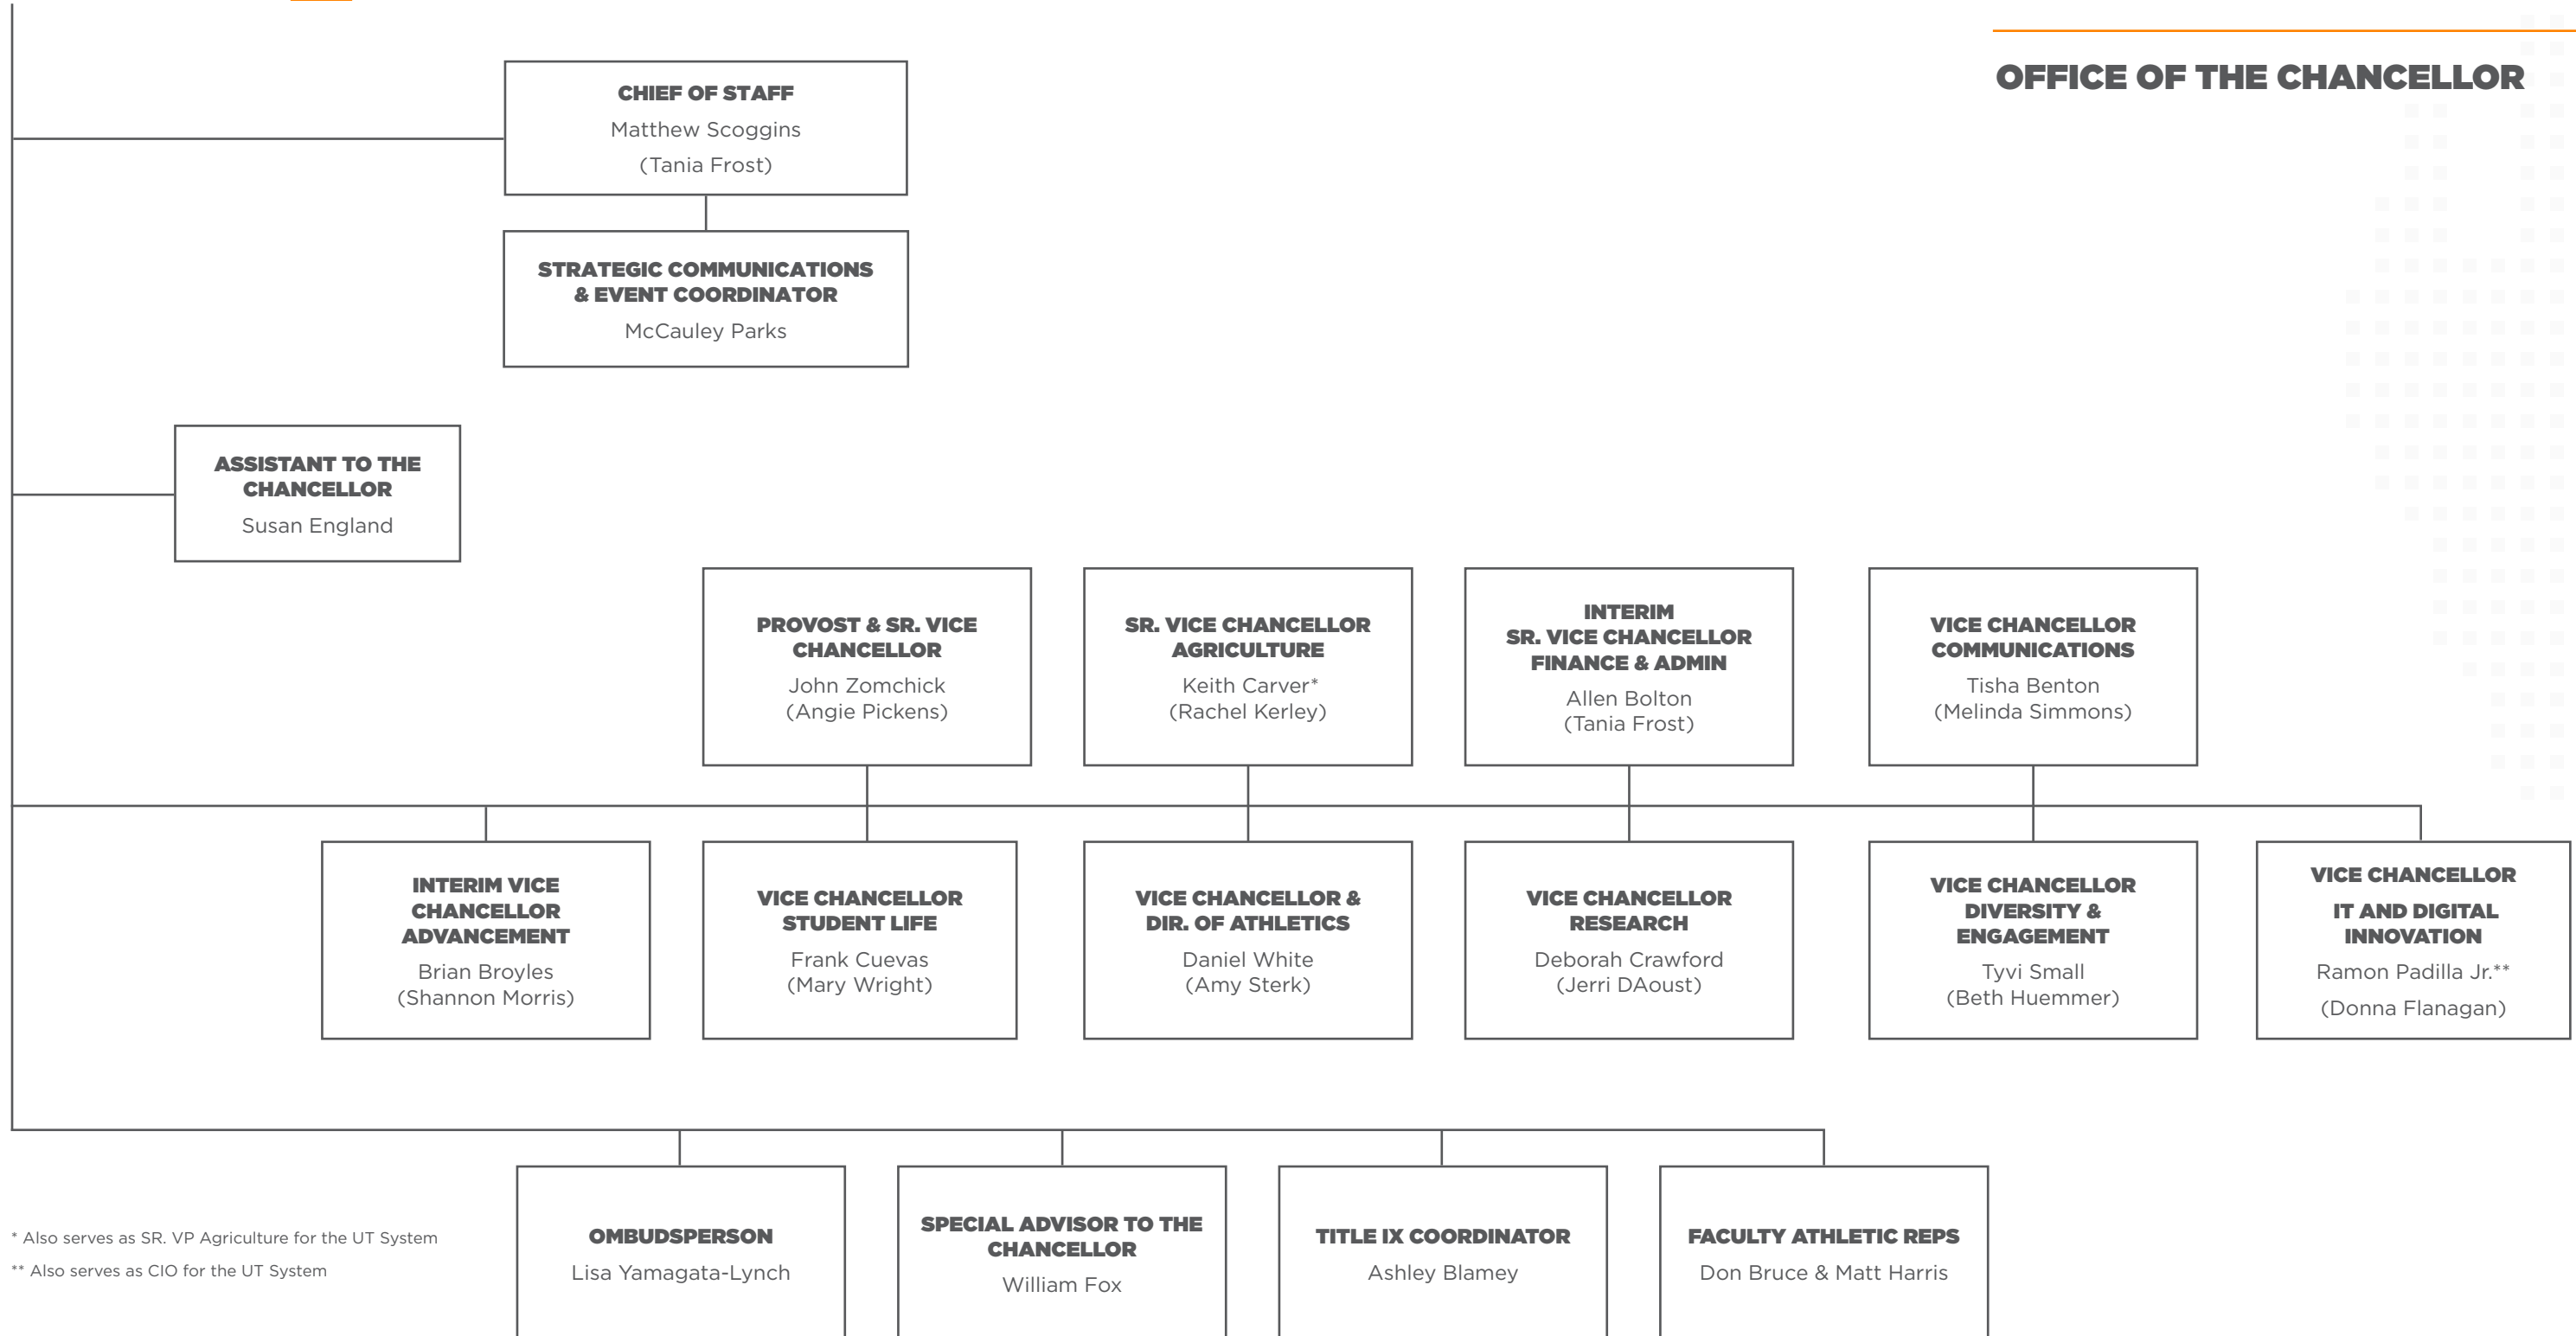

CHANCELLOR

Donde Plowman

OFFICE OF THE CHANCELLOR

* Also serves as SR. VP Agriculture for the UT System

** Also serves as CIO for the UT System