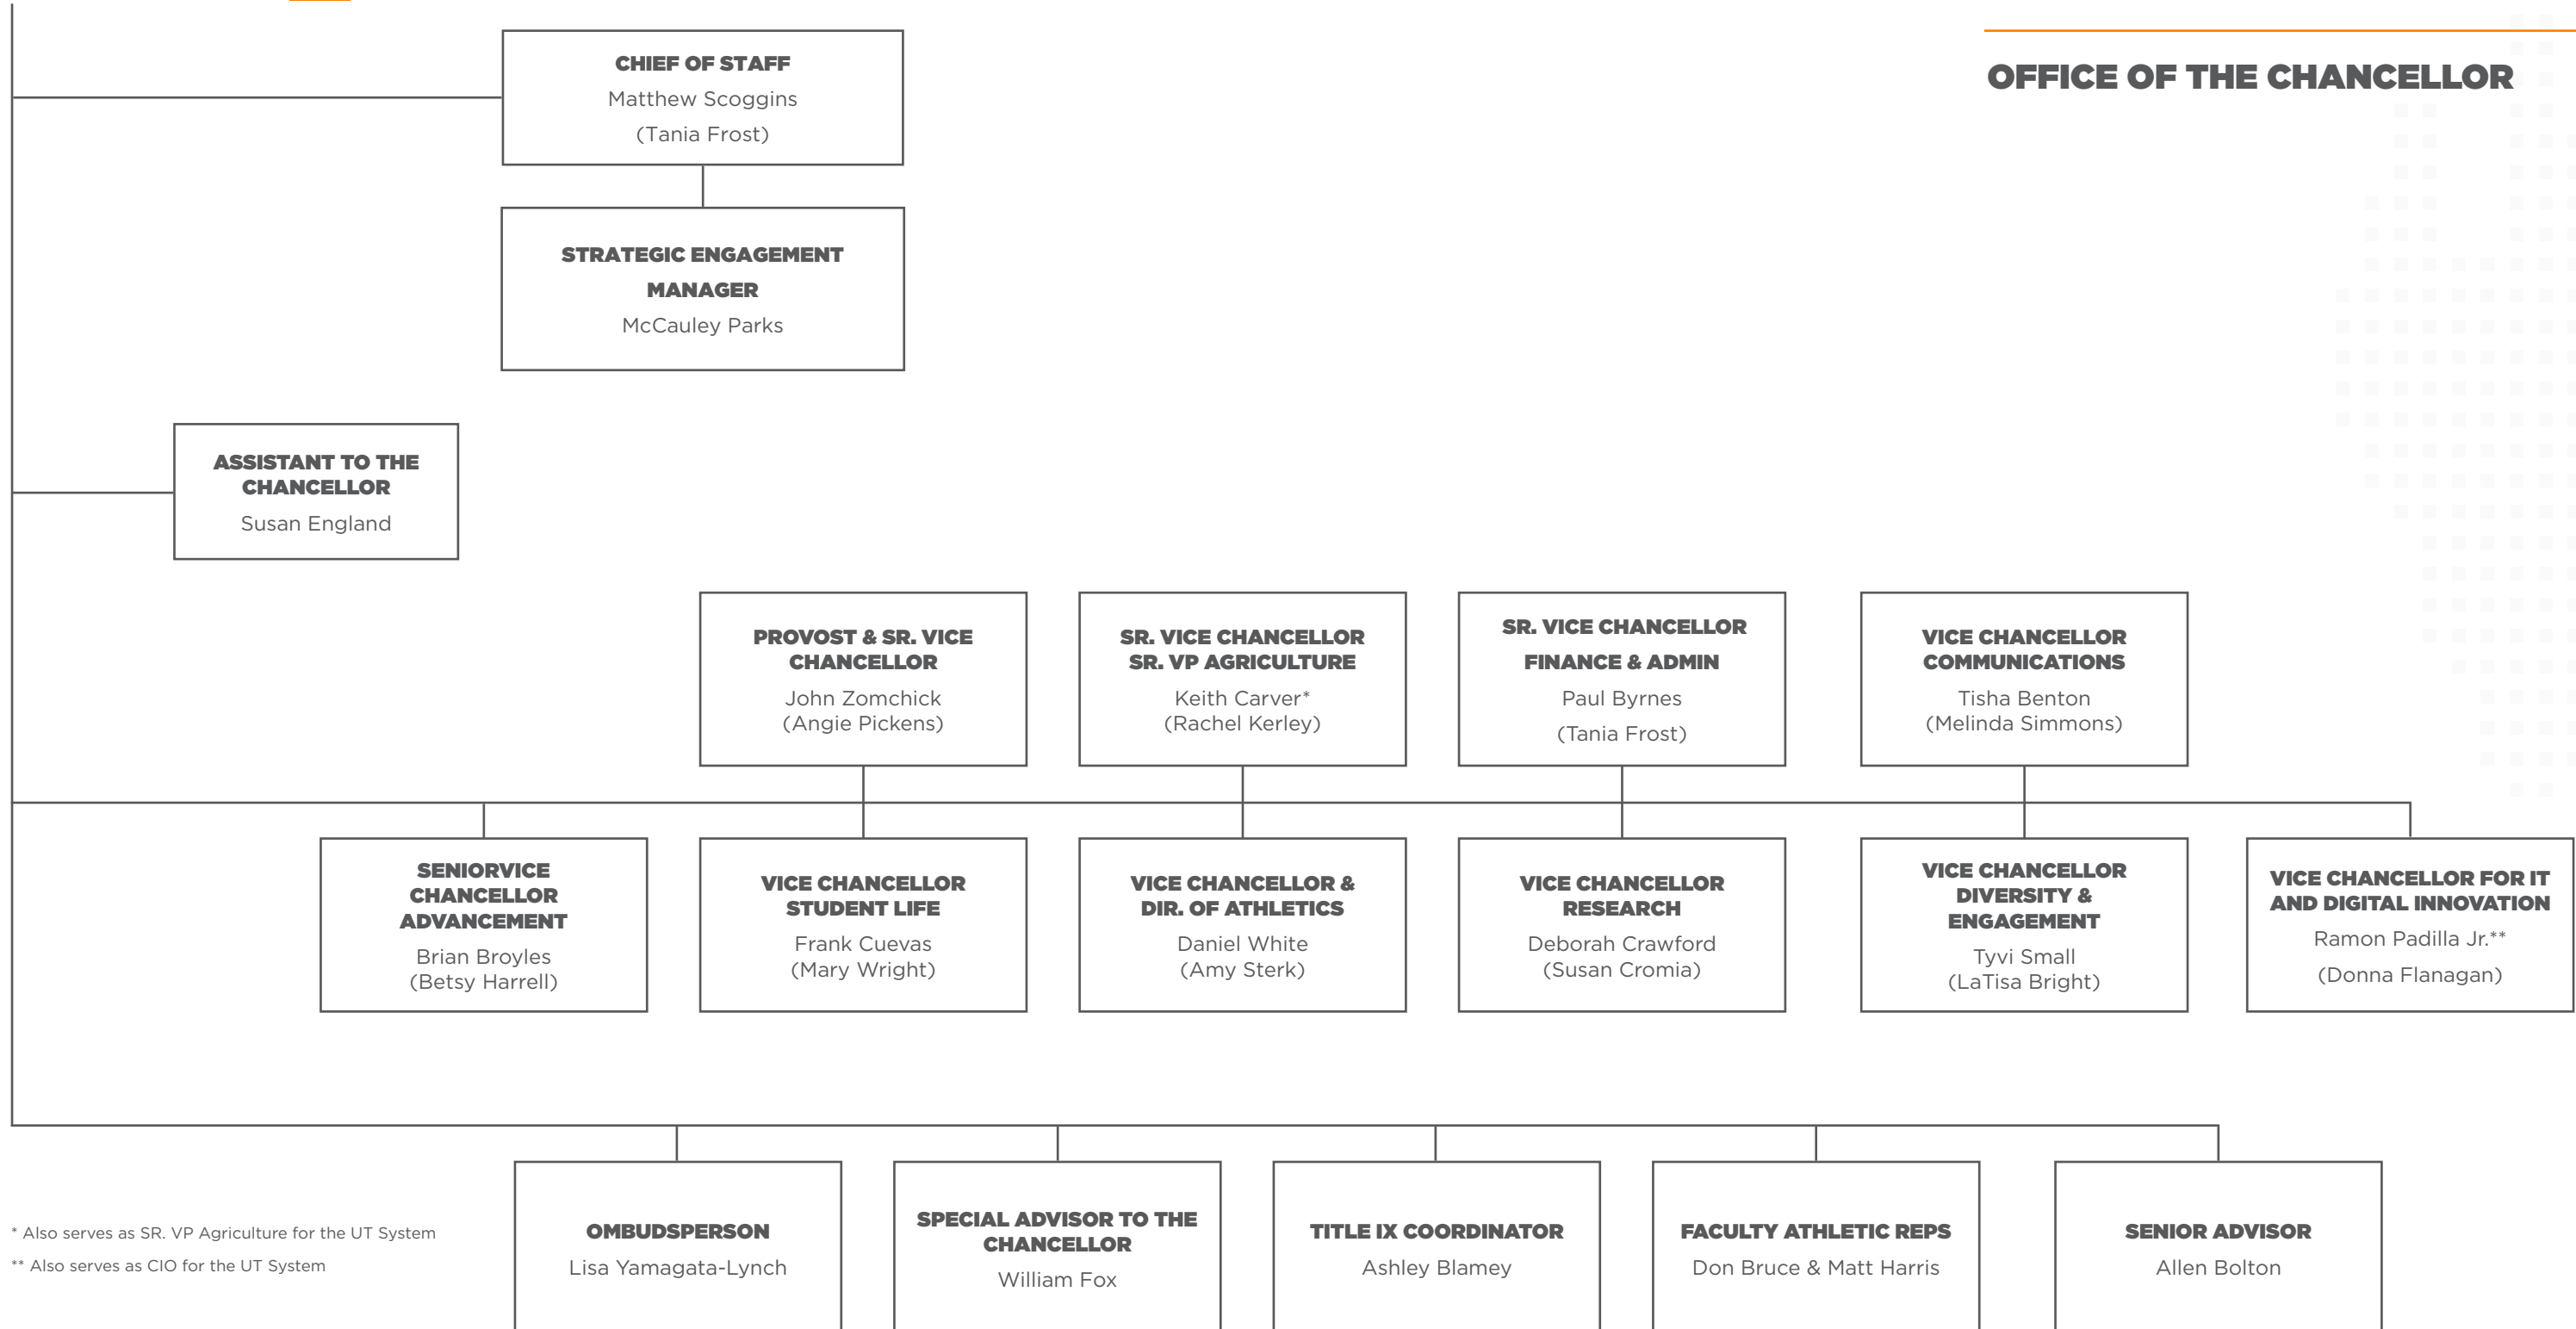

CHANCELLOR

Donde Plowman

OFFICE OF THE CHANCELLOR

* Also serves as SR. VP Agriculture for the UT System

** Also serves as CIO for the UT System