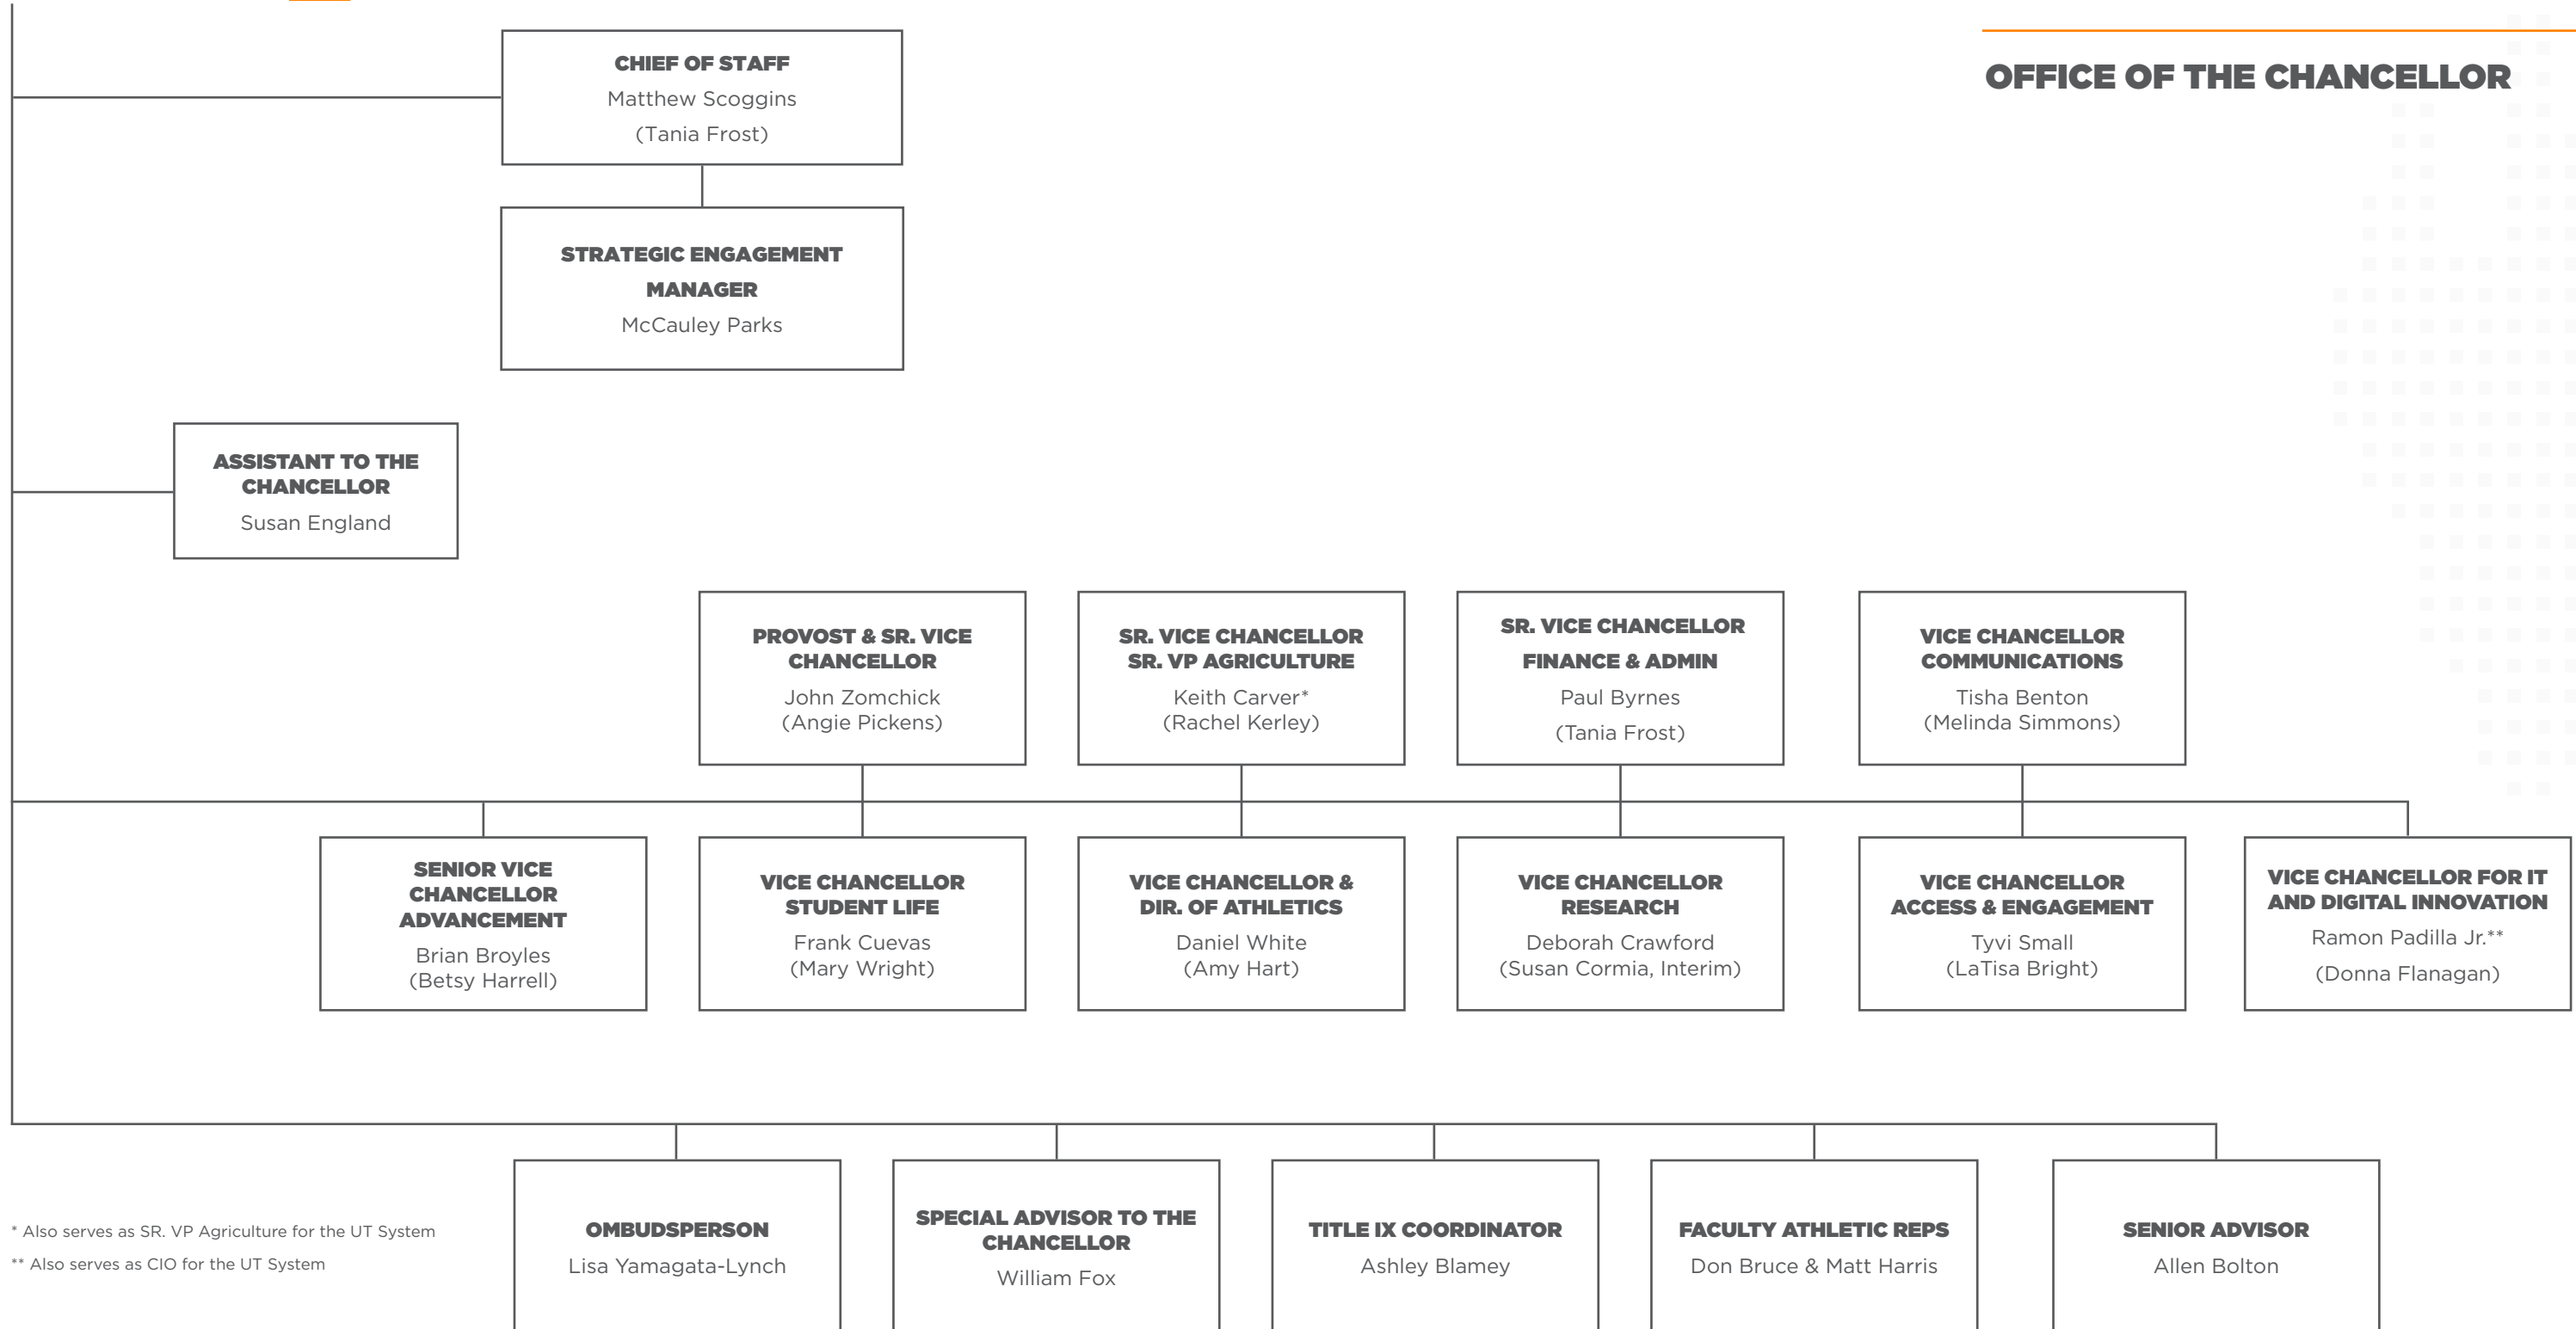

CHANCELLOR

Donde Plowman

OFFICE OF THE CHANCELLOR

* Also serves as SR. VP Agriculture for the UT System

** Also serves as CIO for the UT System