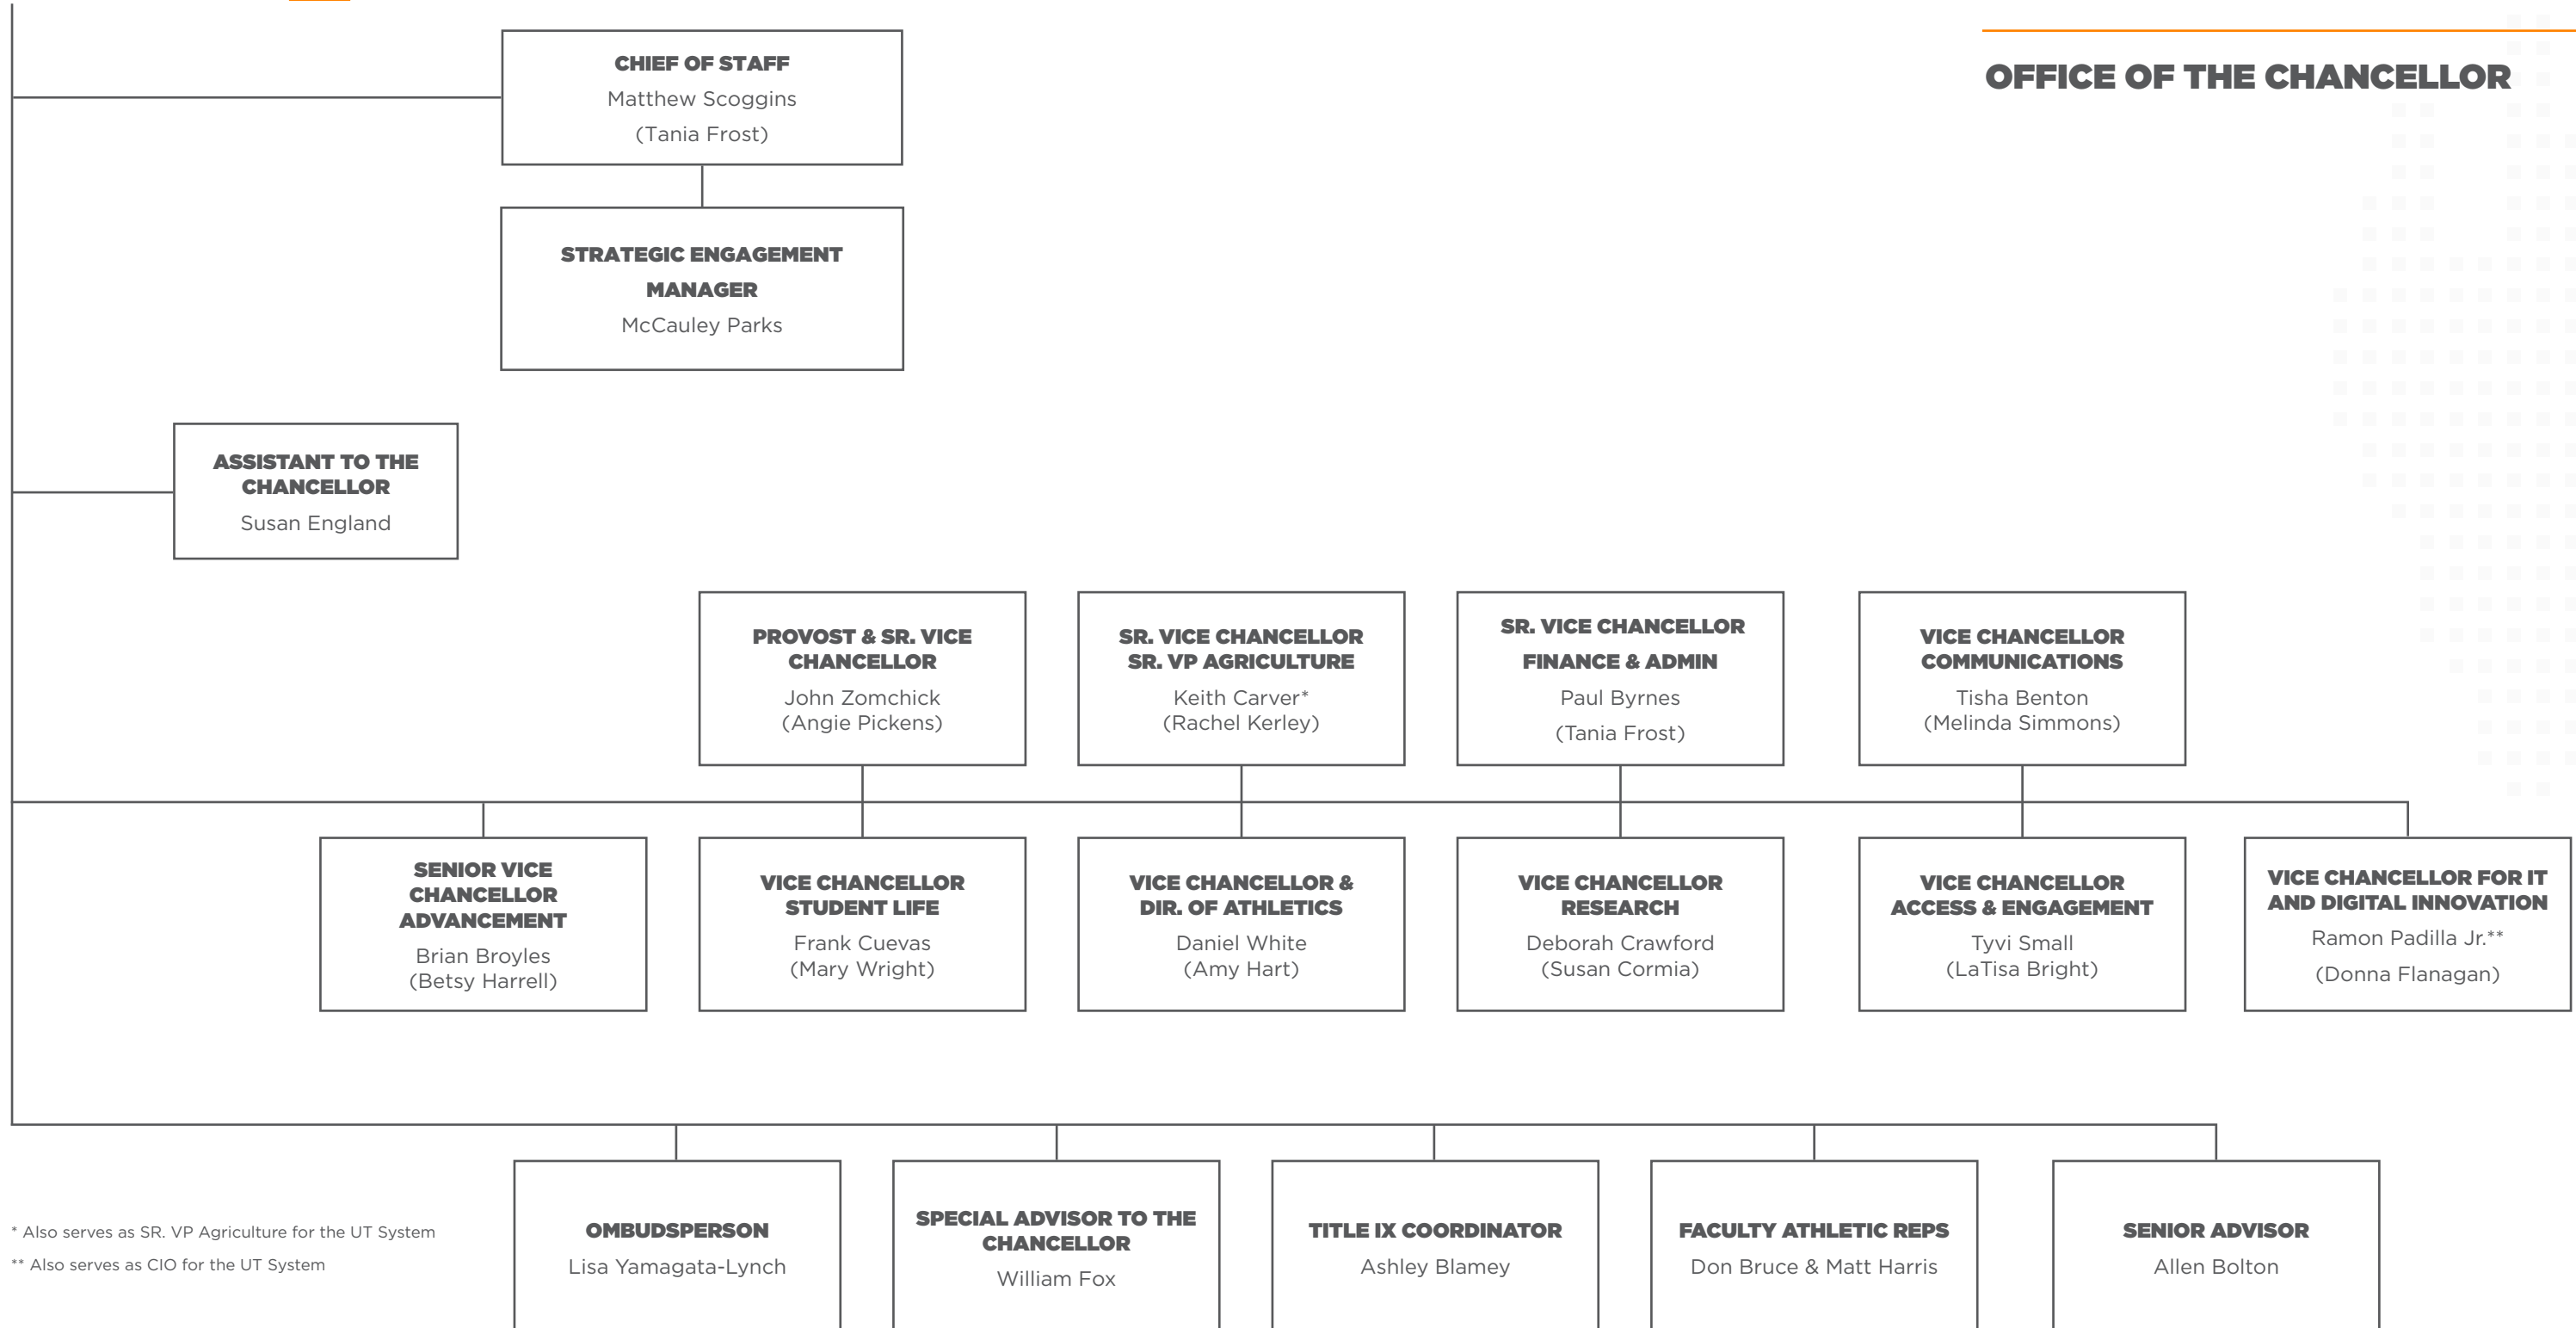

CHANCELLOR

Donde Plowman

OFFICE OF THE CHANCELLOR

* Also serves as SR. VP Agriculture for the UT System

** Also serves as CIO for the UT System