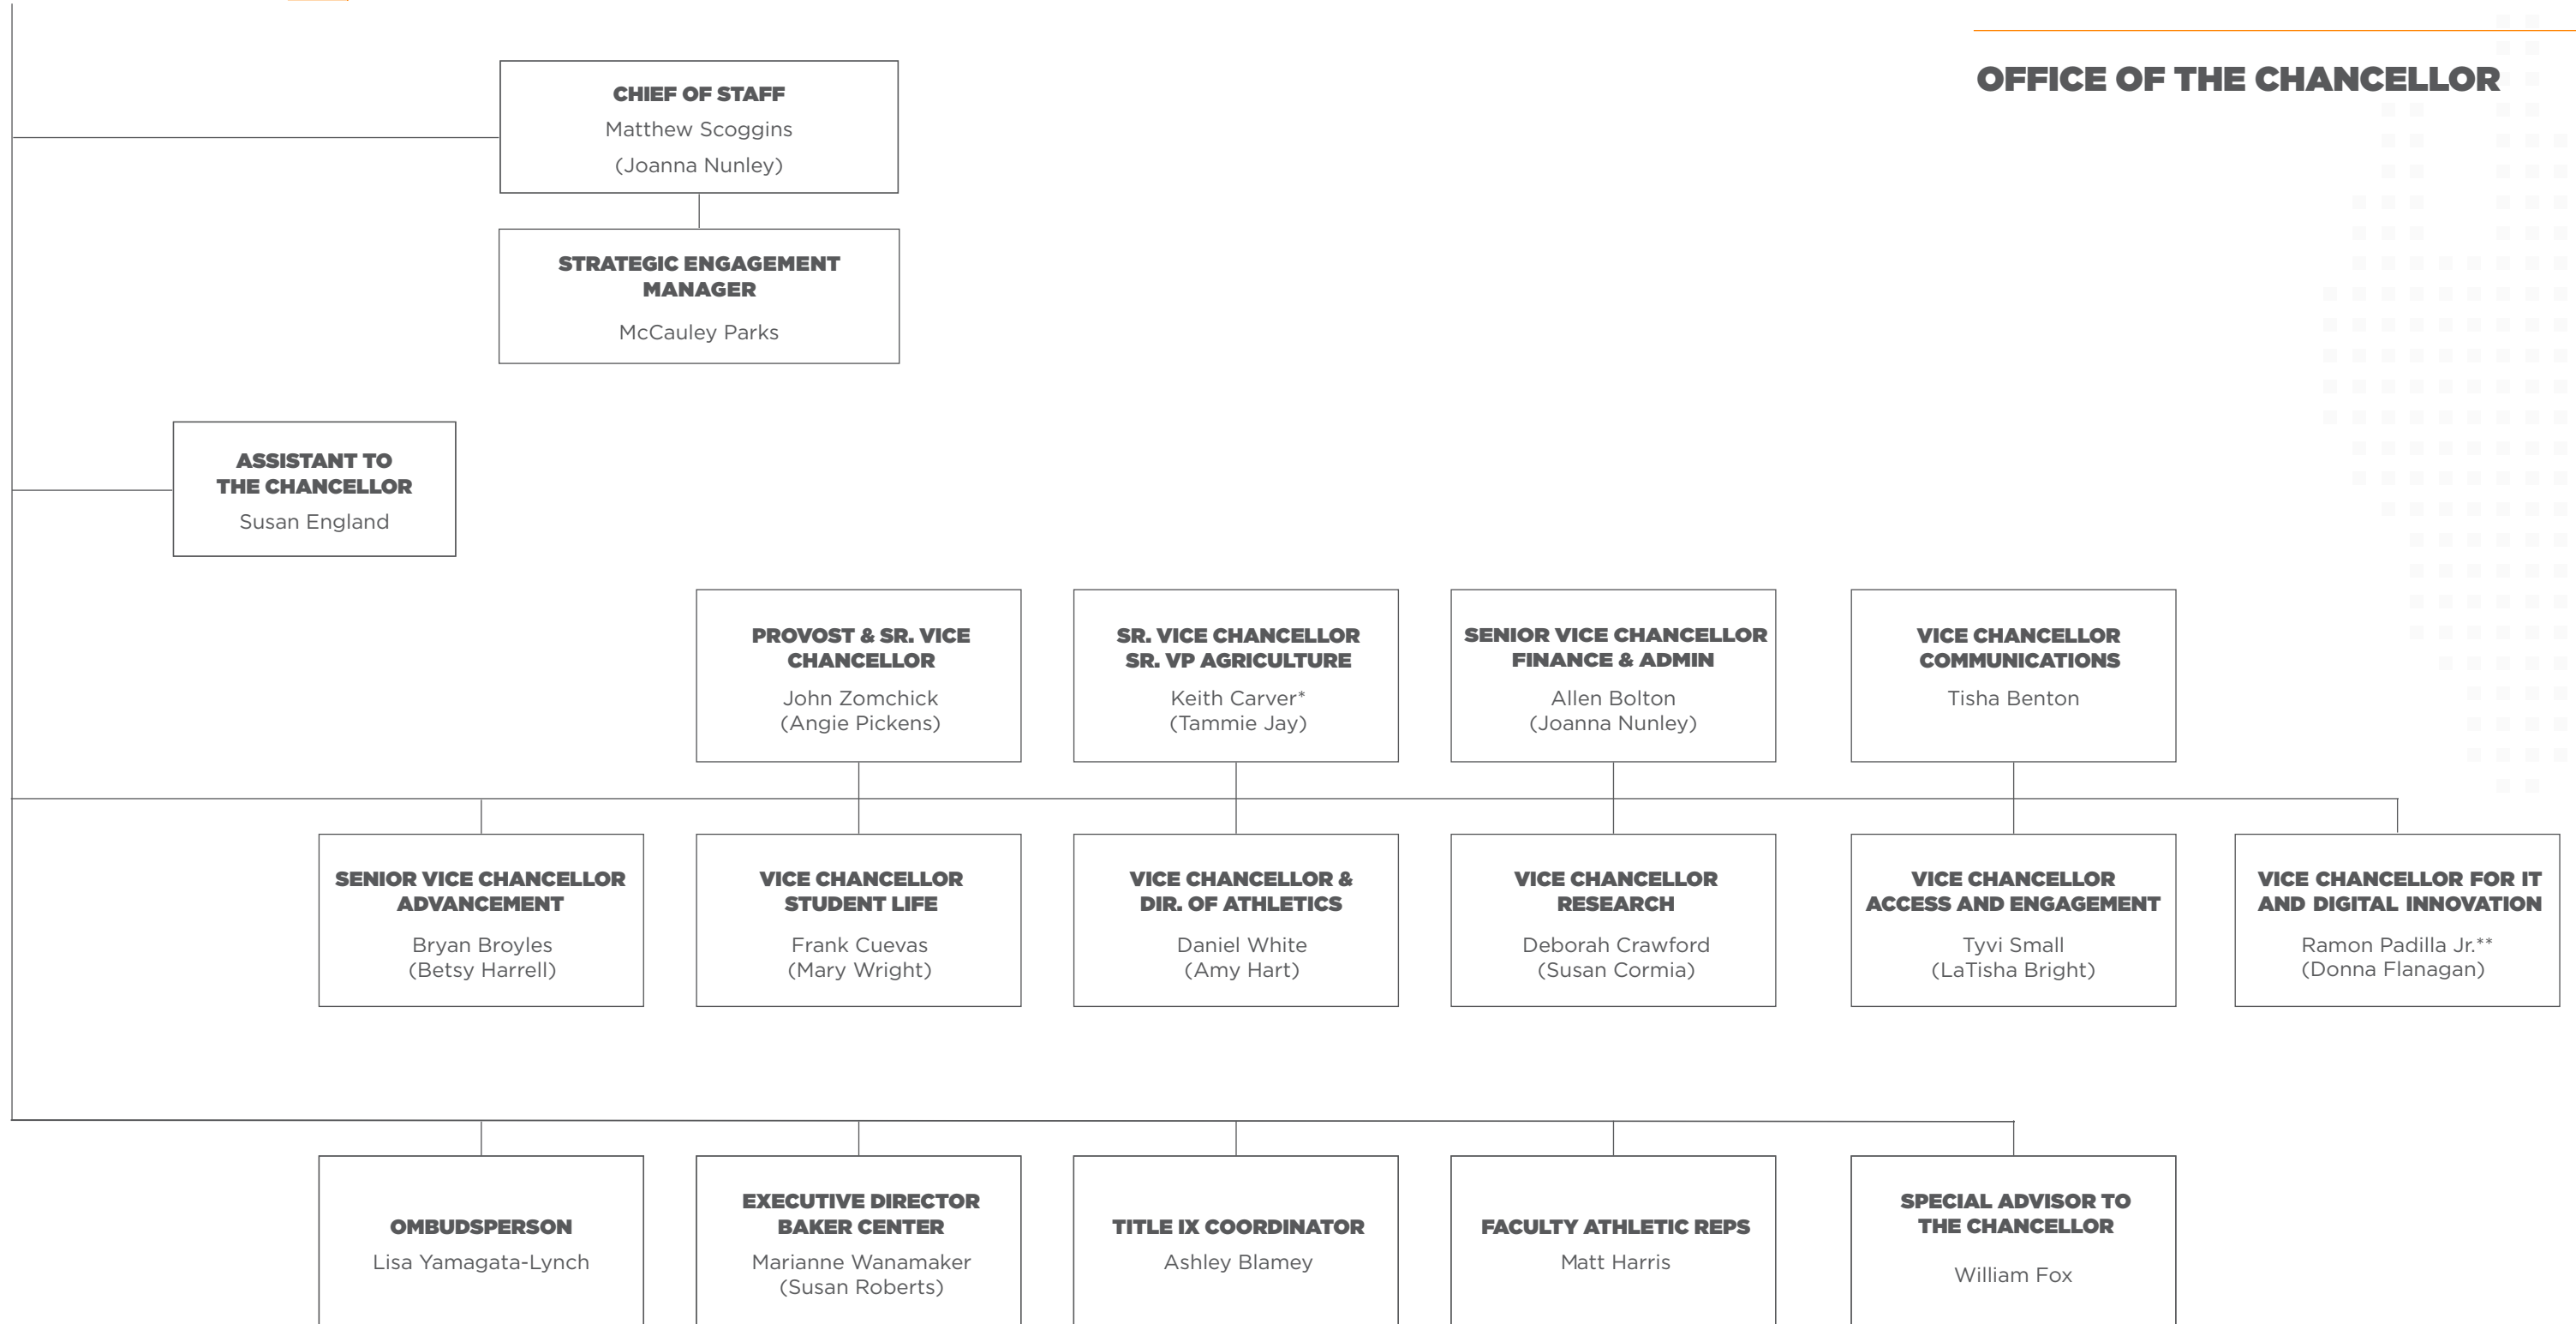

CHANCELLOR

Donde Plowman

OFFICE OF THE CHANCELLOR

* Also serves as SR. VP Agriculture for the UT System ** Also serves as CIO for the UT System

** Also serves as CIO for the UT System